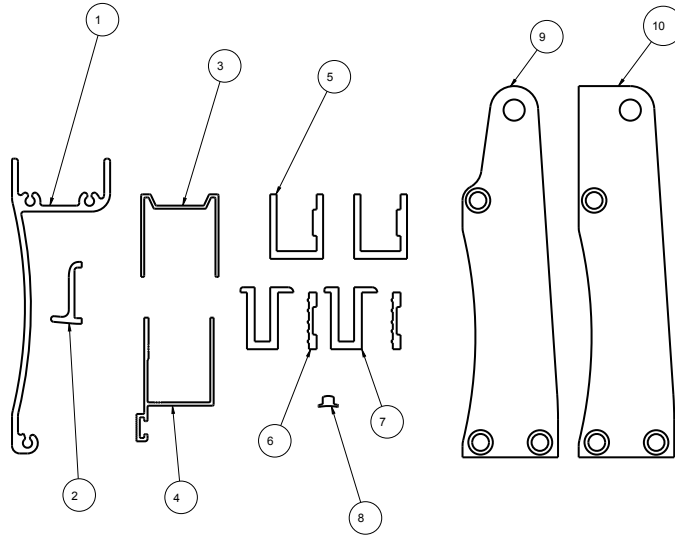

TECHNICAL DATA

Shower Door

NO TOP TRACK PIVOTING SHOWER 27" - 36"

ID	DESCRIPTION	QTY	MATERIAL
1	Frame	1	AL6463
2	Bottom Track	1	AL6463
3	Strike Wall Jamb	1	AL6463_T5
4	Strike Jamb	1	AL6463_T5
5	Hinge Body	2	AL6463_T5
6	Pivot Hinge Clamp	2	AL6463_T5
7	Vinyl Clamp Seal	2	PVC
8	Door Bumper Pivot Doors	1	PVC
9	Top Mounting Plate	1	AL6463
10	Bottom Mounting Plate	1	AL6463

MATERIALS:

Anodized Aluminum Excursions (Track) and Mounting Plates. Bronze Finish is Powder Coated.

INSTALLATION:

Detailed Instructions and Hardware Included for Easy Installation. Single Track for 27" to 36" Openings.

UNIQUE FEATURE:

Door Can be Hinged to Open Left or Right.

Constructed of Corrosion Resistant Anodized Aluminum.

Fits Doors with Openings of 27"-30"(68cm-76cm), 30"-33"(76cm-83cm) or 33"-36"(83cm-91cm), with a Height of 64-3/4" (164cm).