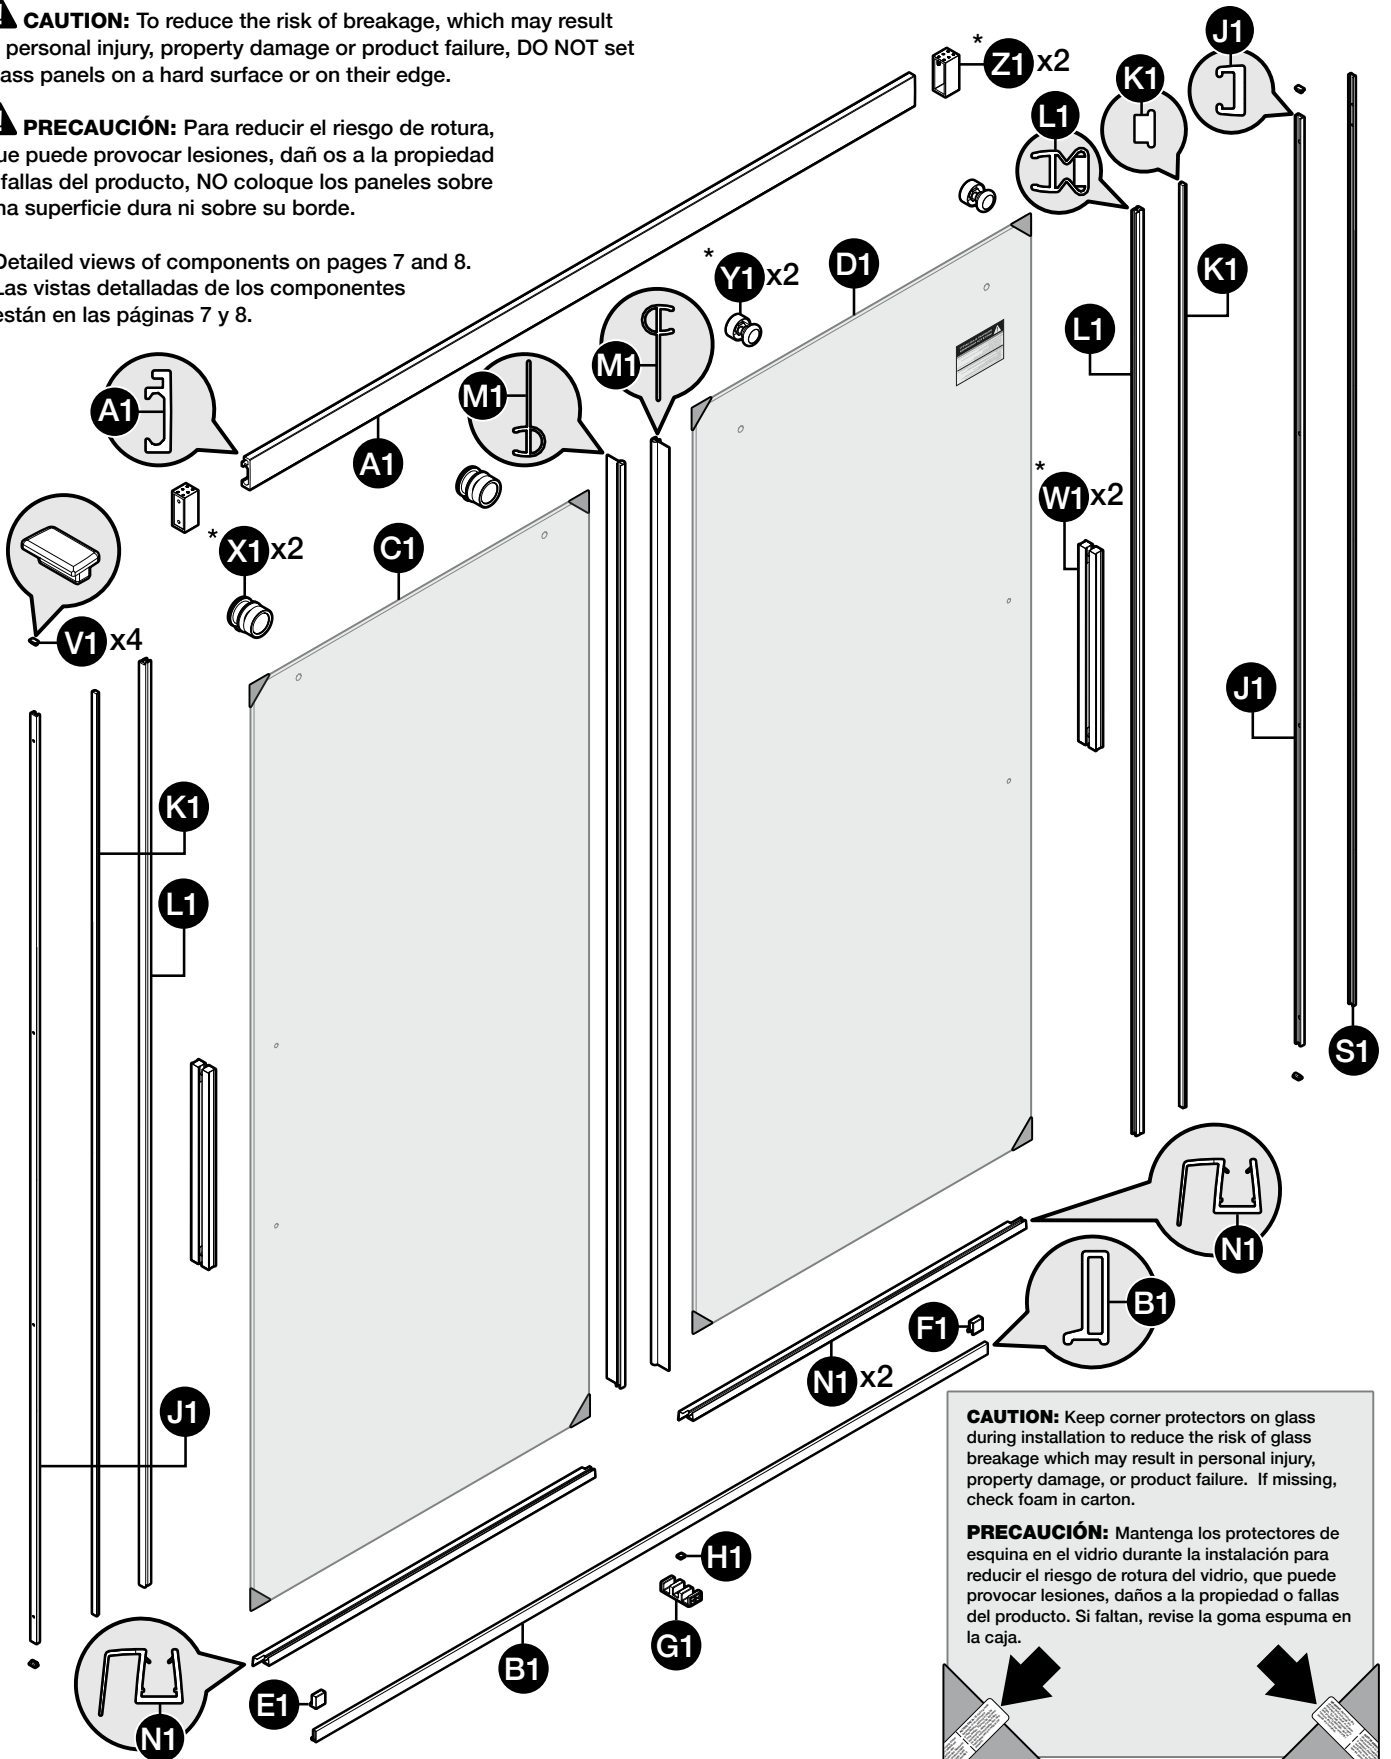

DOOR ASSEMBLY / MONTAJE DE LA PUERTA

CAUTION: To reduce the risk of breakage, which may result in personal injury, property damage or product failure, DO NOT set glass panels on a hard surface or on their edge.

PRECAUCIÓN: Para reducir el riesgo de rotura, que puede provocar lesiones, daños a la propiedad o fallas del producto, NO coloque los paneles sobre una superficie dura ni sobre su borde.

*Detailed views of components on pages 7 and 8.

*Las vistas detalladas de los componentes están en las páginas 7 y 8.

CAUTION: Keep corner protectors on glass during installation to reduce the risk of glass breakage which may result in personal injury, property damage, or product failure. If missing, check foam in carton.