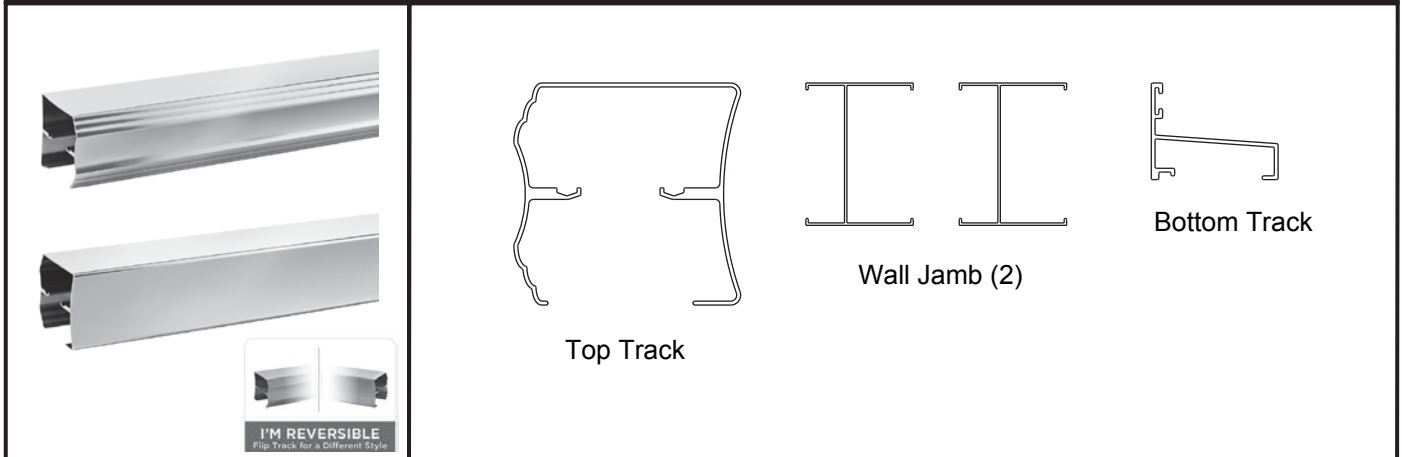

TECHNICAL DATA

Shower Door

SLIDING TRADITIONAL STYLE BATHTUB SHOWER TRACK 60"

- MATERIALS:** Anodized Aluminum Excursions (Track), Bronze Finish is Powder Coated.
- INSTALLATION:** Detailed Instructions and Hardware Included for Easy Installation.
- UNIQUE FEATURE:** Reversible Top Track Offers Two Unique Design Options.
Constructed of Corrosion Resistant Anodized Aluminum.
Fits Doors With an Opening min/max of 50-1/8" - 59-3/8" (127cm-151cm), with a 58-1/8" (148cm) Height.
- WARRANTY:** 5 Year Limited Warranty.