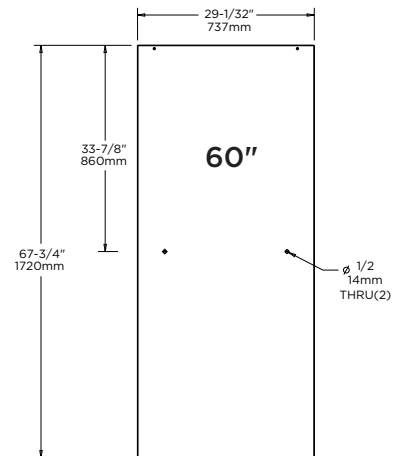

TECHNICAL DATA

Shower Door

SLIDING SHOWER 48" & 60" GLASS PANELS

MATERIALS:

1/4" (6mm) Tempered Glass Panel.

INSTALLATION:

Detailed Instructions and Hardware Included for Easy Installation.

UNIQUE FEATURE:

Spot Guard Easy Clean Coating.

Traditional:

48": Fits Doors with an Opening min/max of 43 3/8" - 47 3/8" (110cm-120cm), with a Height of 70" (178cm).

60": Fits doors with an opening min/max of 50 1/8" - 59 3/8" (127cm-151cm), with a Height of 70" (178cm).

Contemporary:

48": Fits Doors with an Opening min/max of 43 3/8" - 47 3/8" (110cm-120cm), with a Height of 71" (180cm).

60": Fits Doors with an opening min/max of 50 1/8" - 58 1/2" (127cm-149cm), with a Height of 71" (180cm).