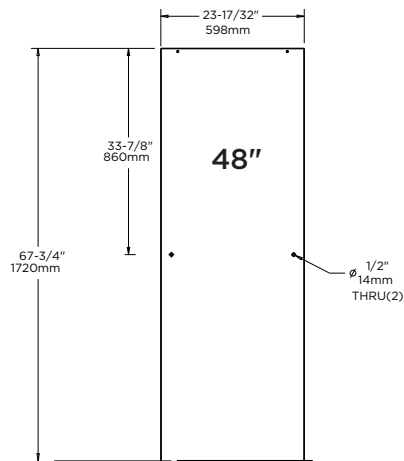

TECHNICAL DATA

Shower Door

SLIDING SHOWER 48" & 60" GLASS PANELS

MATERIALS:

1/4" (6mm) Tempered Glass Panel.

INSTALLATION:

Detailed Instructions and Hardware Included for Easy Installation.

UNIQUE FEATURE:

Spot Guard Easy Clean Coating.

Traditional:

48": Fits Doors with an Opening min/max of 43 3/8" - 47 3/8" (110cm-120cm), with a Height of 70" (178cm).

60": Fits doors with an opening min/max of 50 1/8" - 59 3/8" (127cm-151cm), with a Height of 70" (178cm).

Contemporary:

48": Fits Doors with an Opening min/max of 43 3/8" - 47 3/8" (110cm-120cm), with a Height of 71" (180cm).

60": Fits Doors with an opening min/max of 50 1/8" - 58 1/2" (127cm-149cm), with a Height of 71" (180cm).