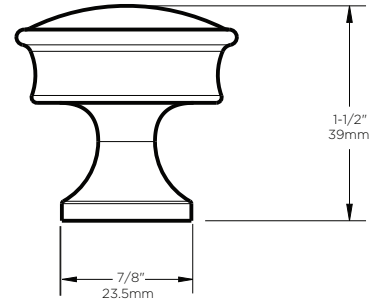

TECHNICAL DATA

Shower Door

SILVERTON™ KNOB

- MATERIALS:** Zinc Die Cast.
- INSTALLATION:** Detailed Instructions and Hardware Included for Easy Installation.
- UNIQUE FEATURE:** Coordinates with Delta® Faucets and Bath Hardware.
Compatible with All Delta® Pivoting Doors.
- WARRANTY:** 5 Year Limited Warranty.