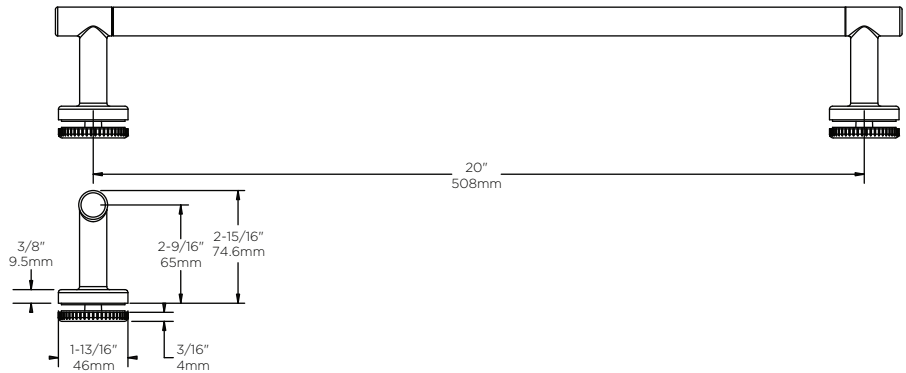

## Shower Door

## LYNDALL™ HANDLE

- MATERIALS:** Zinc Posts for All, Stainless Steel Bars for Polished Chrome, Aluminum Bars for Brushed Nickel, Oil Rubbed Bronze & Polished Brass.
- INSTALLATION:** Detailed Instructions and Hardware Included for Easy Installation.
- UNIQUE FEATURE:** Coordinates with Delta® Faucets and Bath Hardware. Compatible with All Delta® Sliding Bathtub or Shower Doors.
- WARRANTY:** 5 Year Limited Warranty.