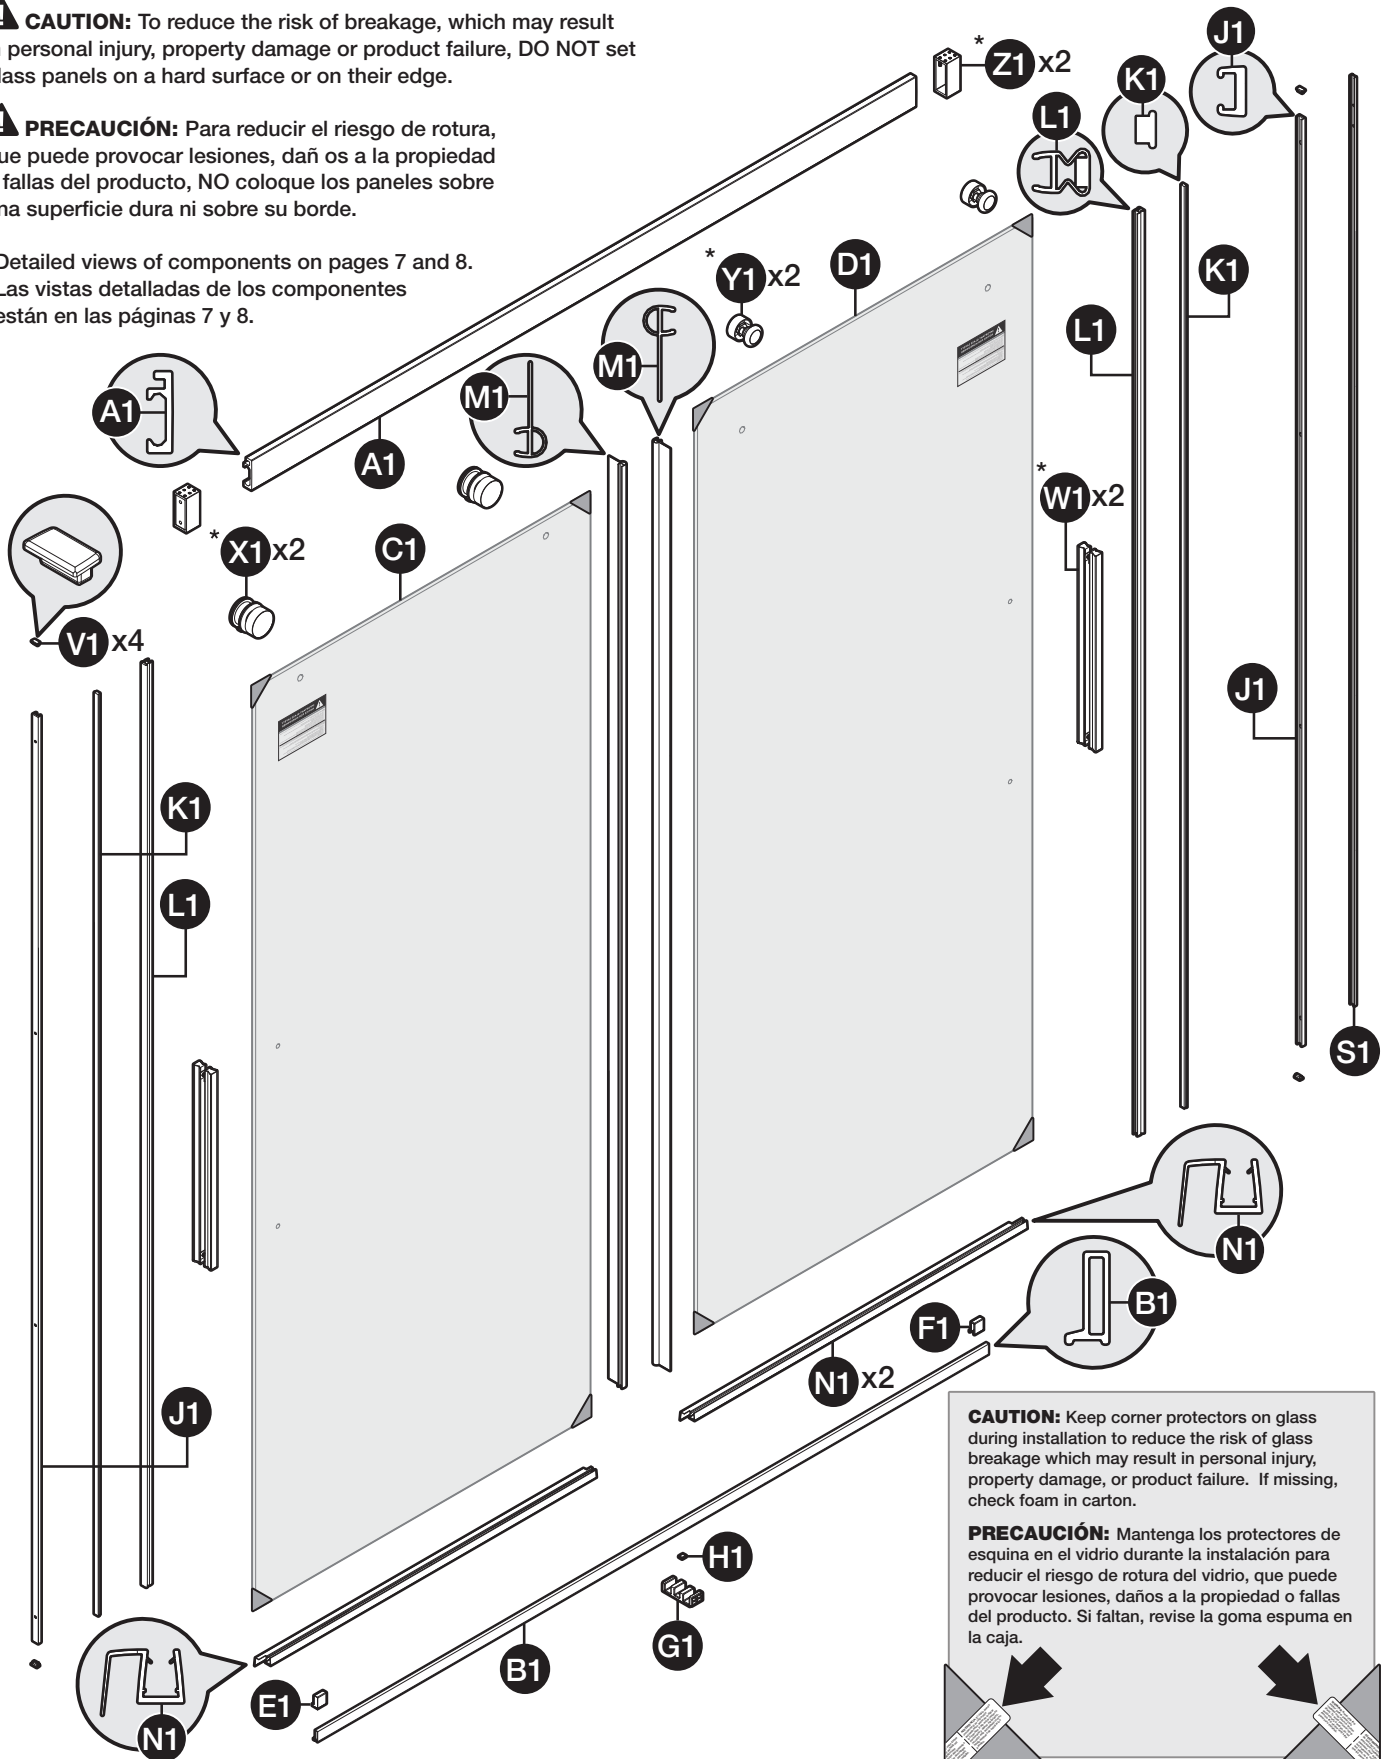

DOOR ASSEMBLY / MONTAJE DE LA PUERTA

⚠ CAUTION: To reduce the risk of breakage, which may result in personal injury, property damage or product failure, **DO NOT** set glass panels on a hard surface or on their edge.

⚠ PRECAUCIÓN: Para reducir el riesgo de rotura, que puede provocar lesiones, daños a la propiedad o fallas del producto, **NO** coloque los paneles sobre una superficie dura ni sobre su borde.

*Detailed views of components on pages 7 and 8.

*Las vistas detalladas de los componentes están en las páginas 7 y 8.

CAUTION: Keep corner protectors on glass during installation to reduce the risk of glass breakage which may result in personal injury, property damage, or product failure. If missing, check foam in carton.